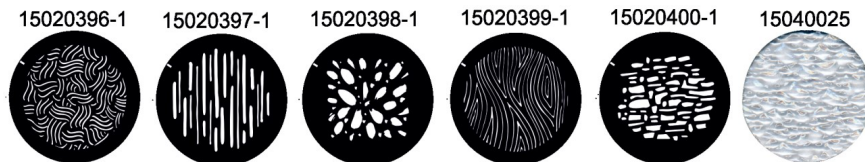

Rotating Gobo Wheel 1