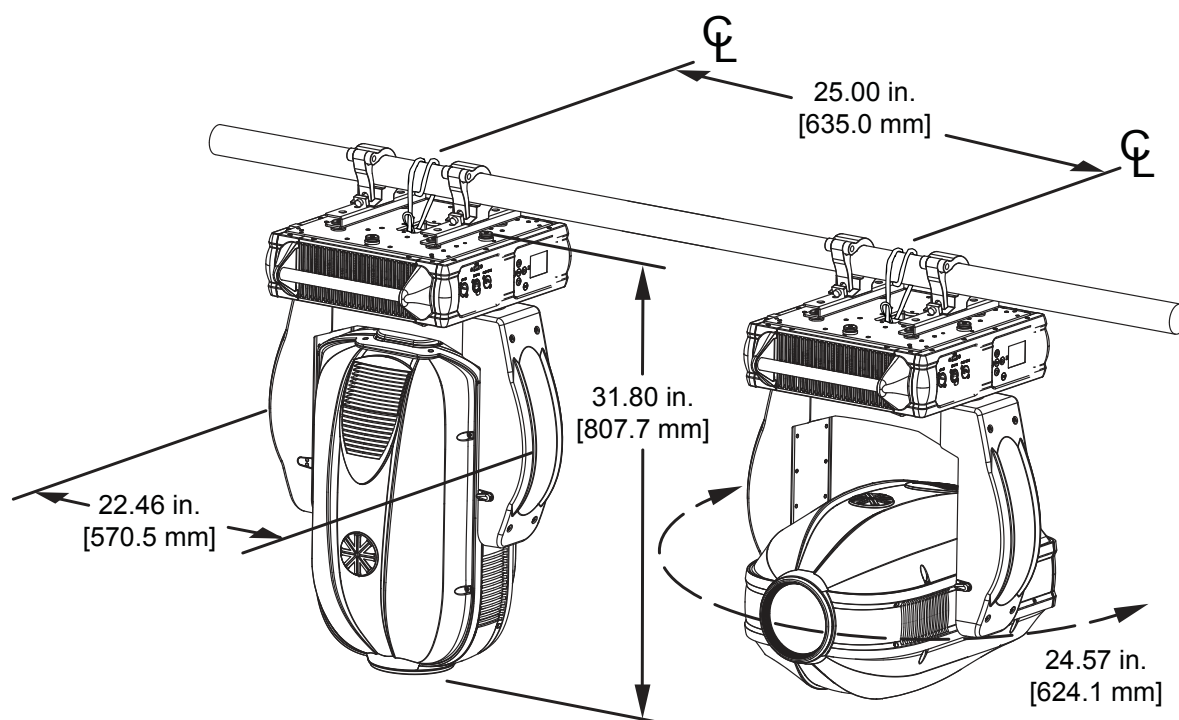

DIMENSIONS

	mm	in
H x W x L	625 x 571 x 808	24.6 x 22.5 x 31.8
Hanging centers	635	25

WEIGHT

	kg	lb
Weight	40.9	90.1

WARRANTY & APPROBATION

Warranty	2 years
Approvals / listings	CE, ETL, UL, FCC CSA, RoHS, ISO 9001